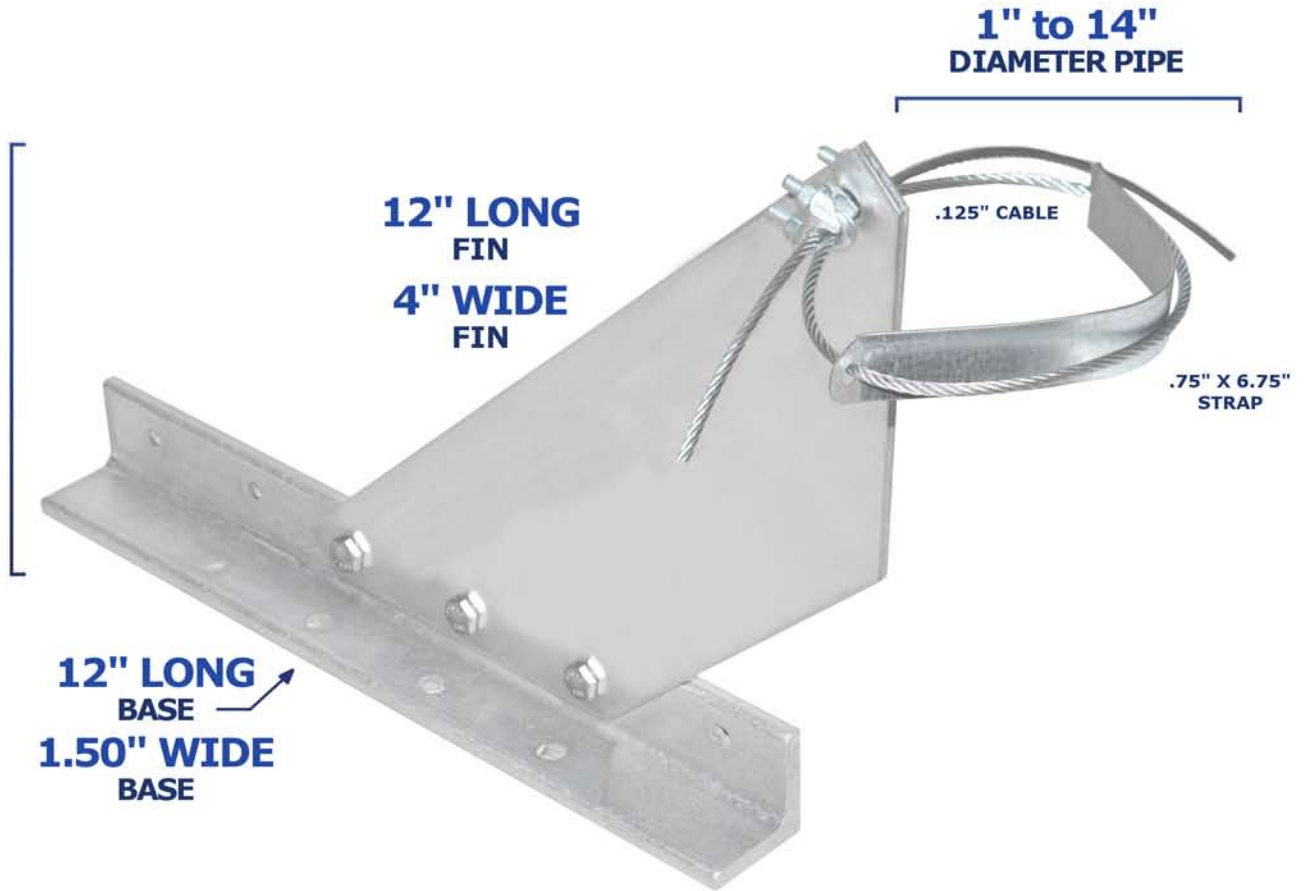

Ventsaver-EZ

Vent Pipe Protection. Cricket Eliminator.

1 (800) 766-5291

(717)737-4398

www.SNOBLOX-SNOJAX.com

9" to 12"
TALL PROFILE

The newest model in our lineup, recommended for heavy snow conditions. The VentSaver EZ Series is made from non-corrosive aluminum and stainless steel aircraft cable. Also provided are stainless steel nuts, bolts and heavy duty 1 1/2" lag screws. The EZ Series will fit any roof pitch and an infinite array of pipe sizes from 1" to 14" across. The vertical fin has a 12" standing profile that is designed to protect roof stacks, chimneys, gas vents and masts. The beauty of the EZ Series is the variety of applications that it will accommodate with its optional accessories. This product allows for easy installation with simple hand tools.

Additional Information: Designed to fit vents, chimneys or stack pipes that measure 1" to 14" across. Protects a standing profile of approximately 12". An optional snow diverter wing kit and height extension kit can be used along with either of the 12-24 VentSaver Plate Kits.